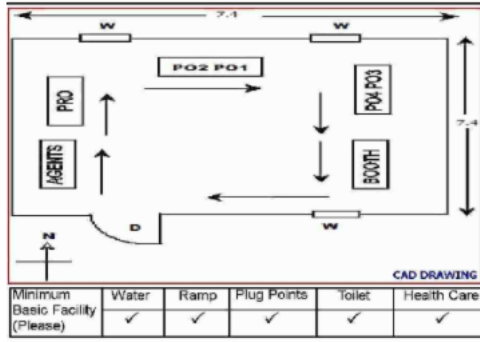

Nazri Naksha

Google Map View

Polling Station Building Front View

Polling Station Front View

Cad View

Key MAP View