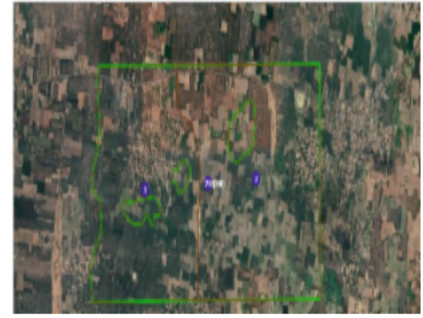

Nazri Naksha

Google Map View