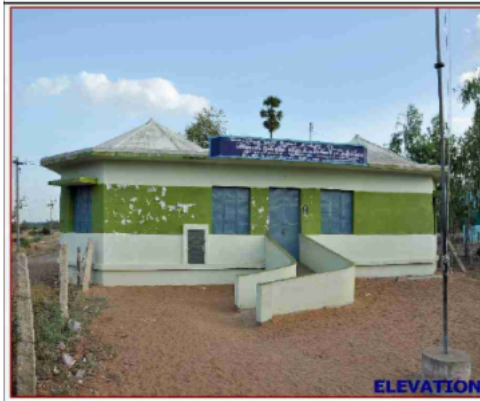

Polling Station Building Front View