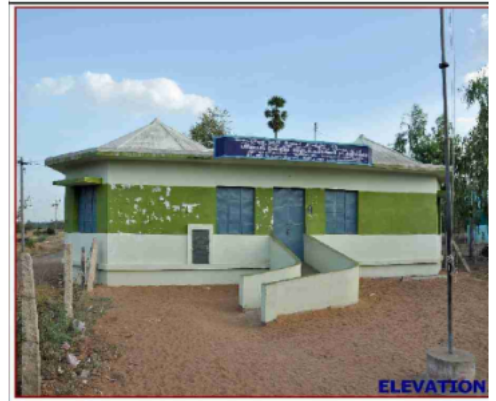

Polling Station Front View