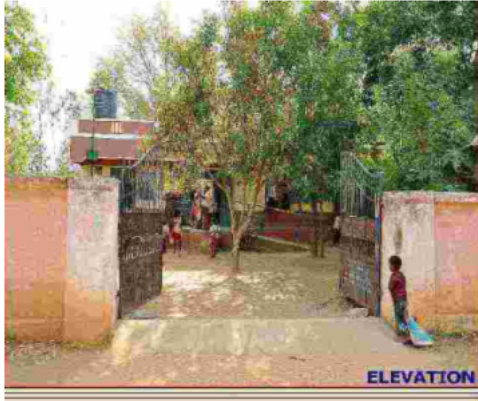

Polling Station Building Front View