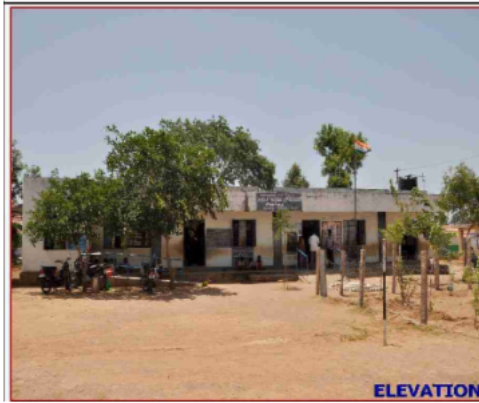

Polling Station Building Front View

Polling Station Front View