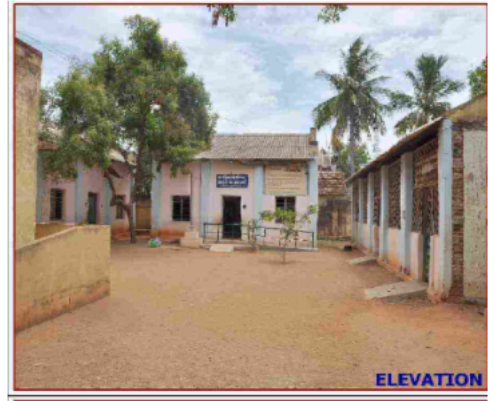

Polling Station Front View