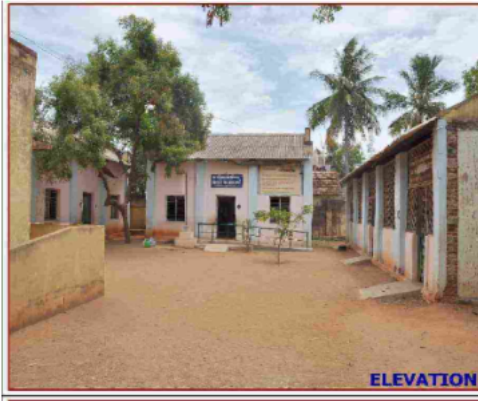

Polling Station Building Front View