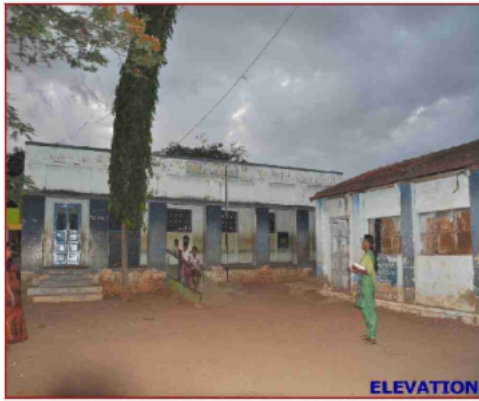

Polling Station Building Front View

Polling Station Front View