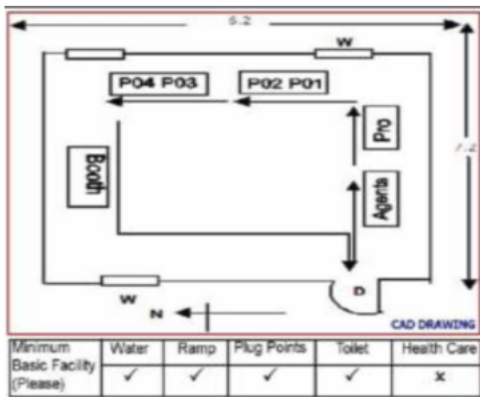

Nazri Naksha

Google Map View

Polling Station Building Front View

Polling Station Front View

Cad View

Key MAP View