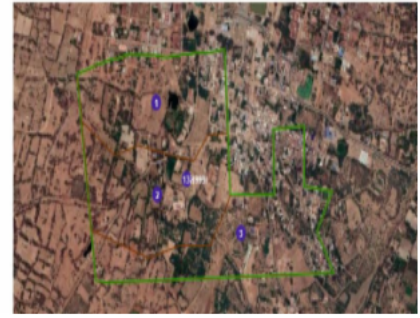

Nazri Naksha

Google Map View