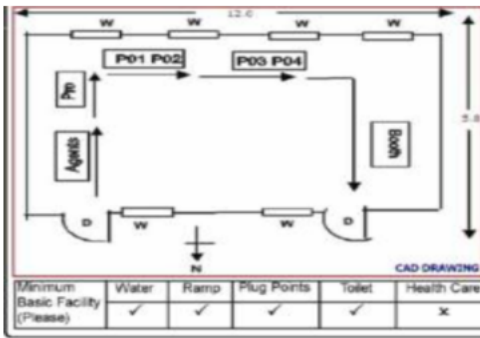

Nazri Naksha

Google Map View

Cad View