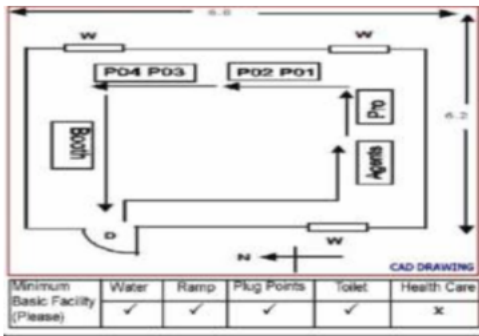

Nazri Naksha

Google Map View

Polling Station Building Front View

Polling Station Front View

Cad View

Key MAP View