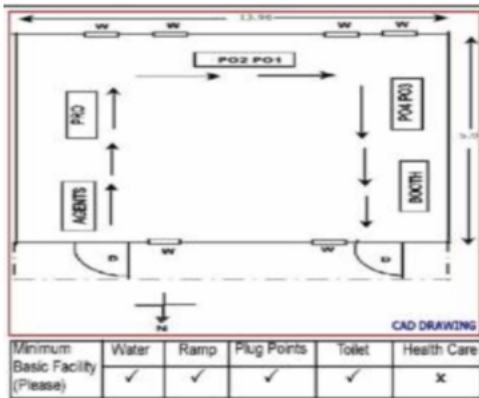

Nazri Naksha

Google Map View

Cad View