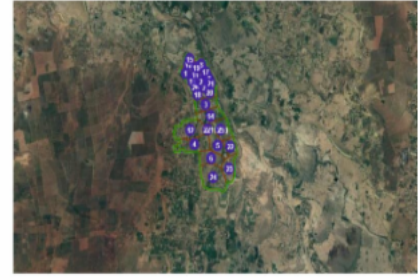

Nazri Naksha

Google Map View