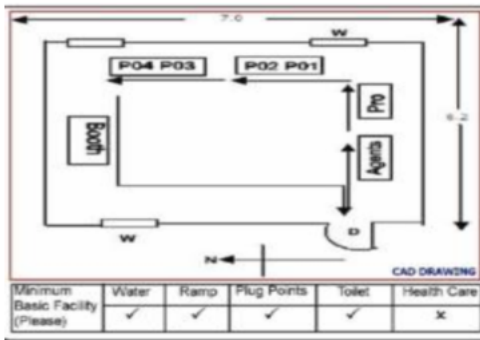

Nazri Naksha

Google Map View

Polling Station Building Front View

Polling Station Front View

Cad View

Key MAP View