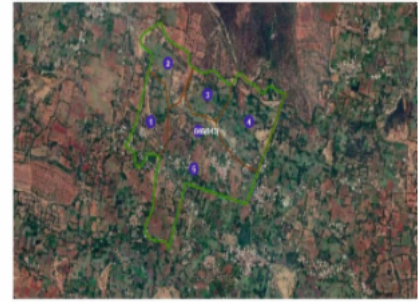

Nazri Naksha

Google Map View