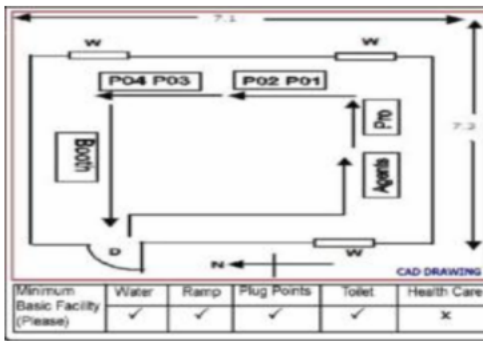

Nazri Naksha

Google Map View

Polling Station Building Front View

Polling Station Front View

Cad View

Key MAP View