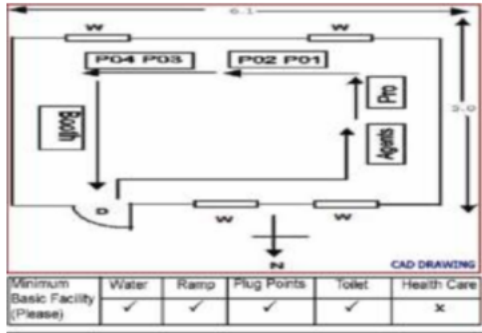

Nazri Naksha

Google Map View

Cad View