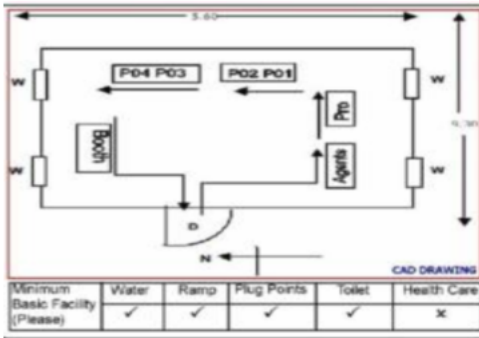

Nazri Naksha

Google Map View

Polling Station Building Front View

Polling Station Front View

Cad View

Key MAP View