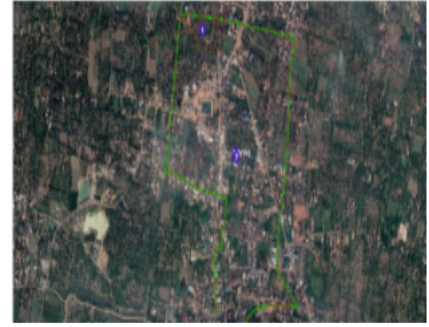

Nazri Naksha

Google Map View