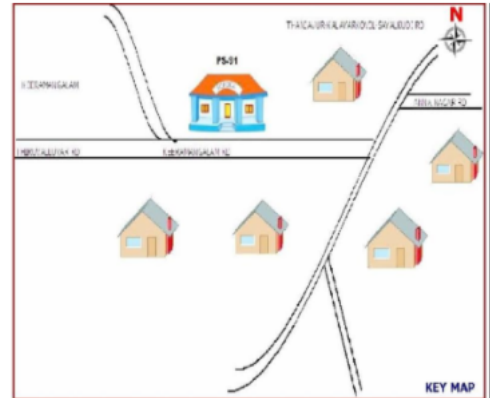

Cad View

Key MAP View

Minimum Basic Facility (Please)	Water	Ramp	Plug Points	Toilet	Health Care
	✓	✓	✓	✓	✓