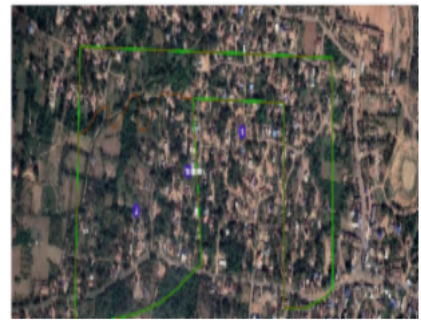

Nazri Naksha

Google Map View