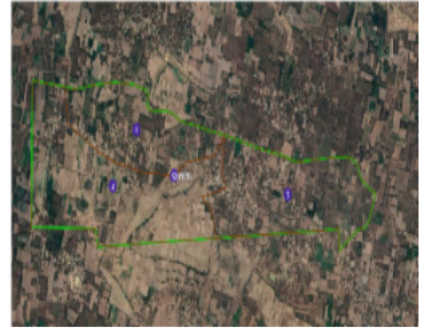

Nazri Naksha

Google Map View