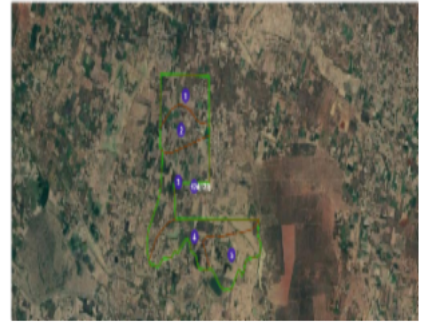

Nazri Naksha

Google Map View