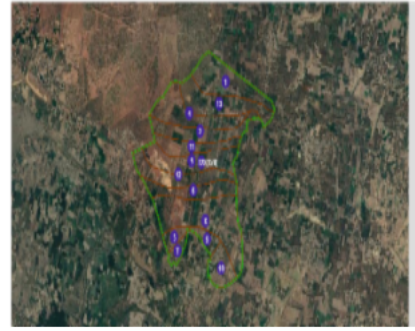

Nazri Naksha

Google Map View