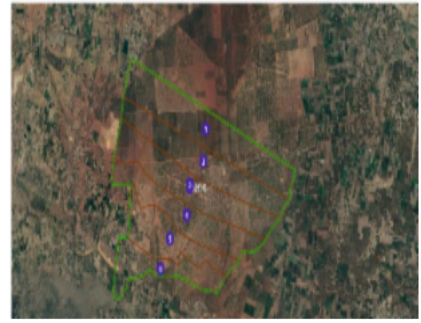

Nazri Naksha

Google Map View