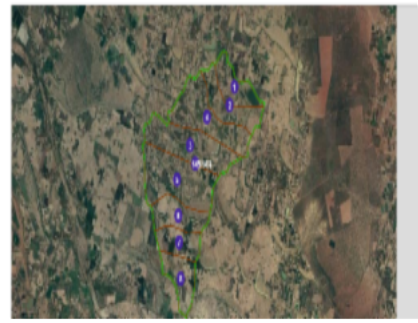

Nazri Naksha

Google Map View