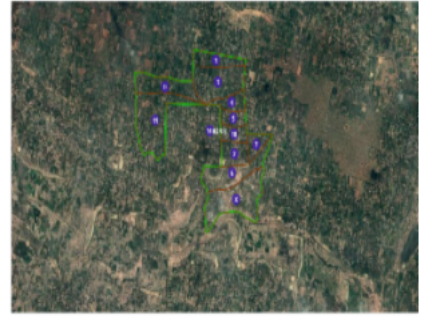

Nazri Naksha

Google Map View