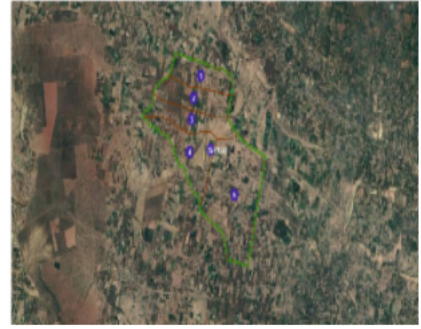

Nazri Naksha

Google Map View