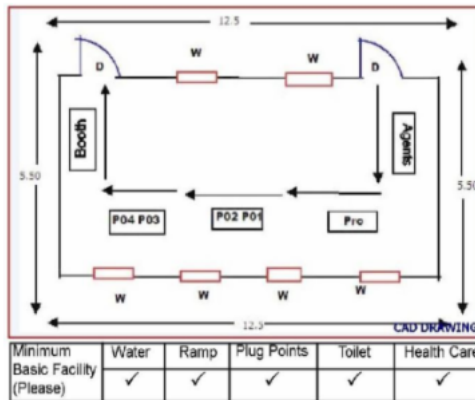

Nazri Naksha

Google Map View

Cad View