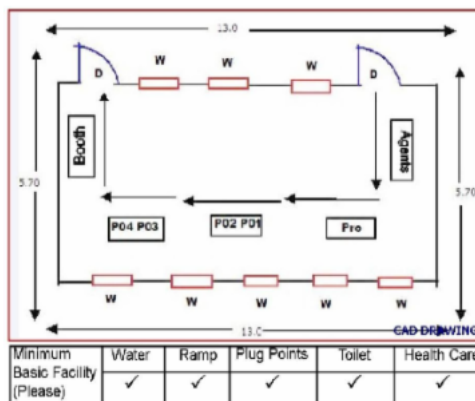

Nazri Naksha

Google Map View

Polling Station Building Front View

Polling Station Front View

Cad View

Key MAP View