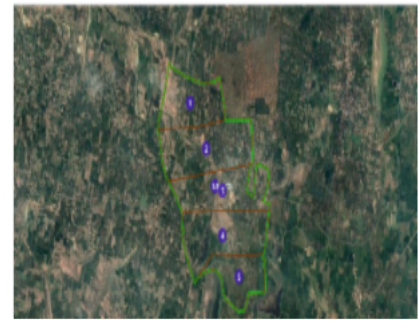

Nazri Naksha

Google Map View