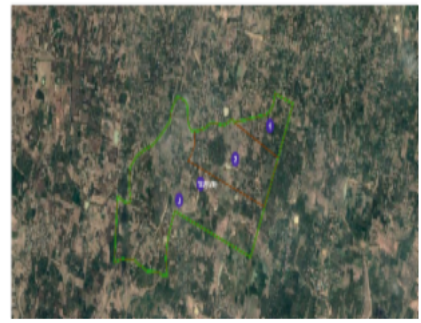

Nazri Naksha

Google Map View