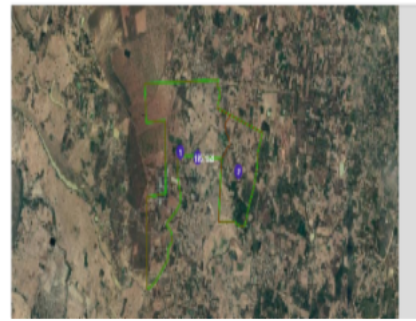

Nazri Naksha

Google Map View