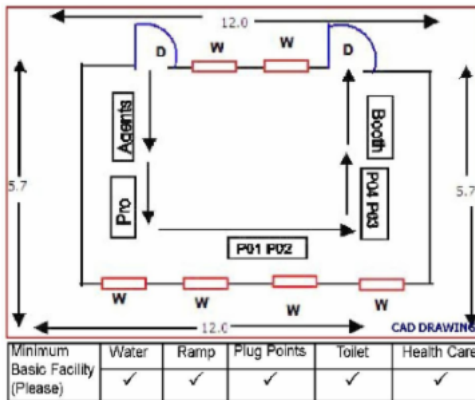

Nazri Naksha

Google Map View

Polling Station Building Front View

Polling Station Front View

Cad View

Key MAP View