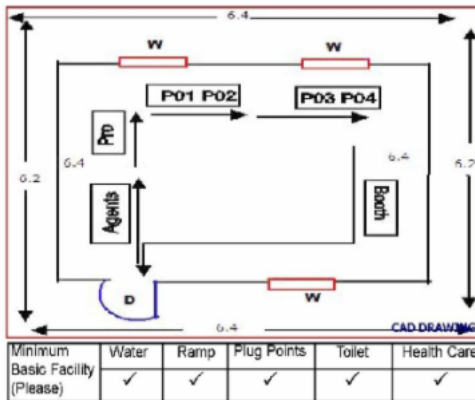

Nazri Naksha

Google Map View

Polling Station Building Front View

Polling Station Front View

Cad View

Key MAP View