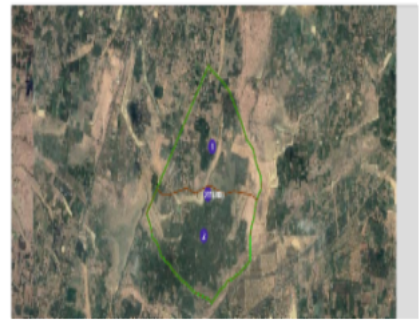

Nazri Naksha

Google Map View