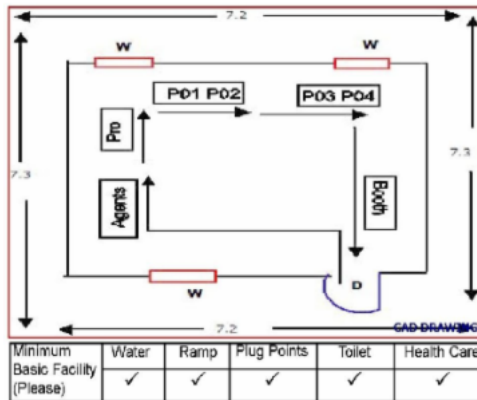

Nazri Naksha

Google Map View

Polling Station Building Front View

Polling Station Front View

Cad View

Key MAP View