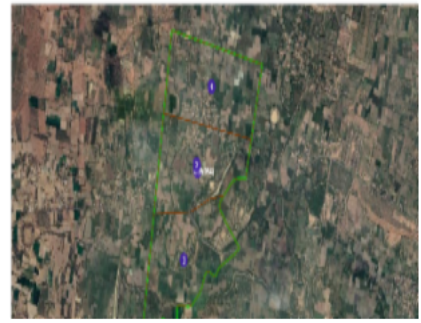

Nazri Naksha

Google Map View