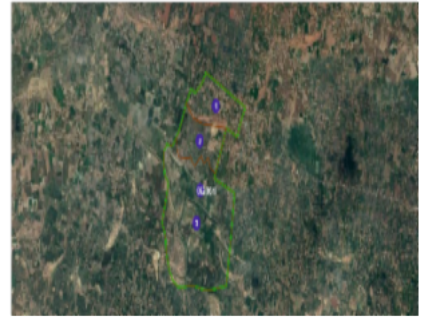

Nazri Naksha

Google Map View