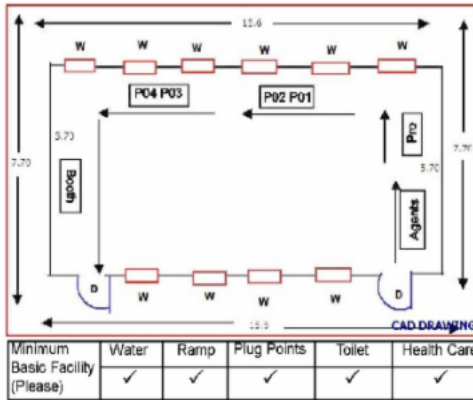

Nazri Naksha

Google Map View

Polling Station Building Front View

Polling Station Front View

Cad View

Key MAP View