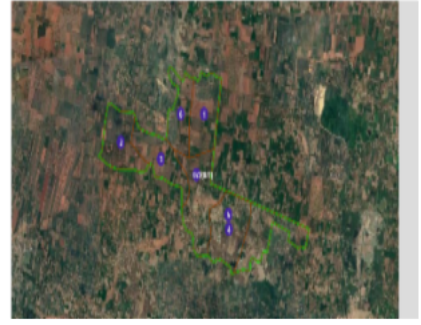

Nazri Naksha

Google Map View