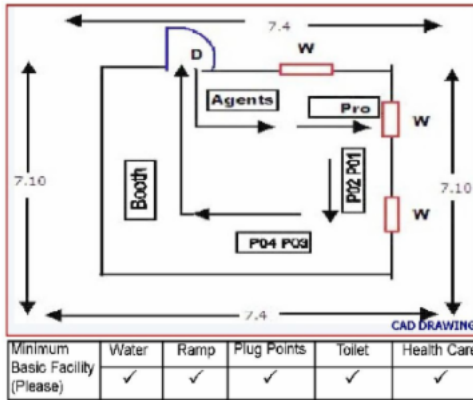

Nazri Naksha

Google Map View

Polling Station Building Front View

Polling Station Front View

Cad View

Key MAP View