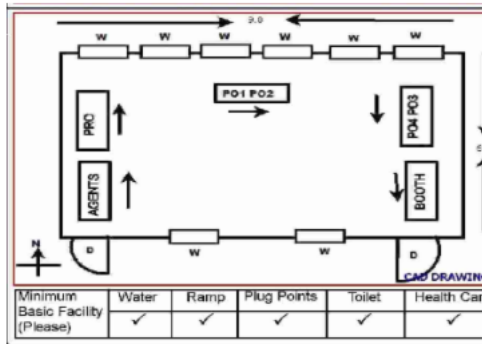

Nazri Naksha

Google Map View

Cad View