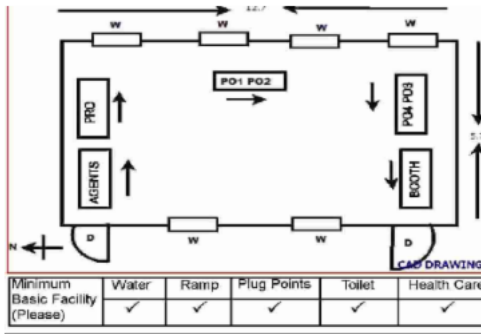

Nazri Naksha

Google Map View

Cad View