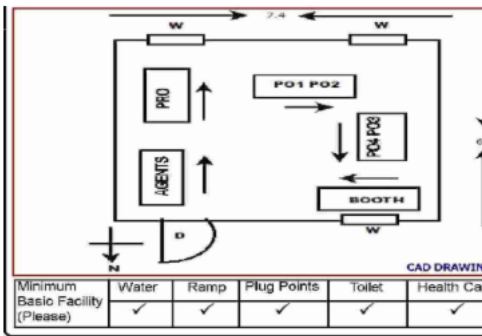

Nazri Naksha

Google Map View

Cad View