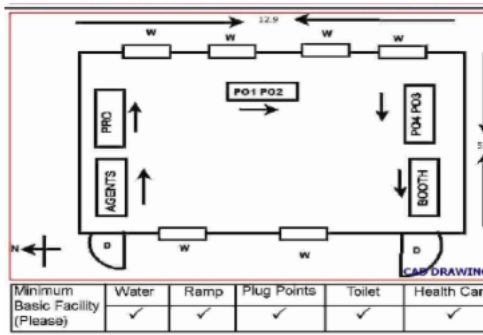

Nazri Naksha

Google Map View

Polling Station Building Front View

Polling Station Front View

Cad View

Key MAP View