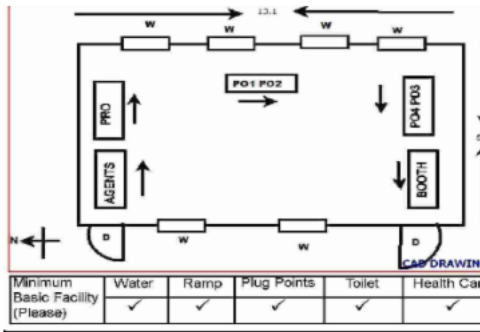

Nazri Naksha

Google Map View

Polling Station Building Front View

Polling Station Front View

Cad View

Key MAP View