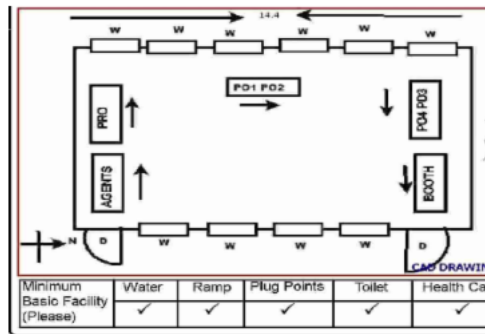

Nazri Naksha

Google Map View

Polling Station Building Front View

Polling Station Front View

Cad View

Key MAP View