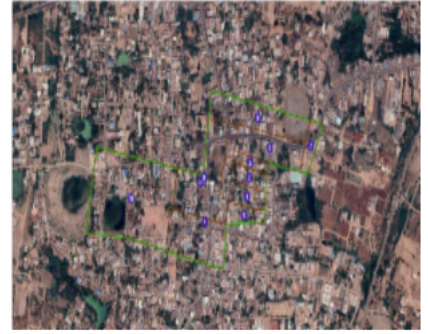

Nazri Naksha

Google Map View