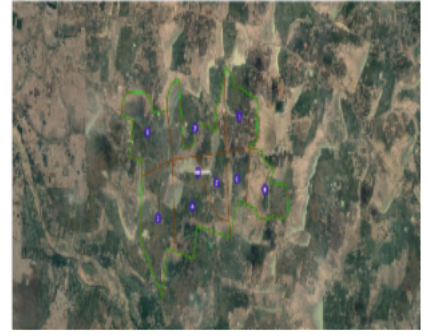

Nazri Naksha

Google Map View