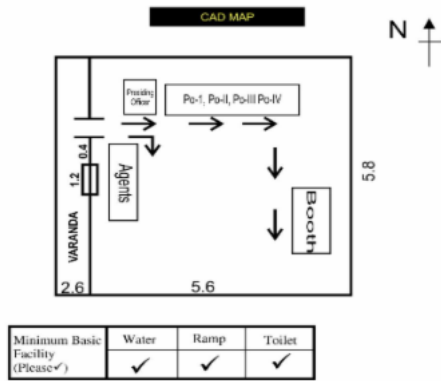

Nazri Naksha

Google Map View

Polling Station Building Front View

Polling Station Front View

Cad View

Key MAP View